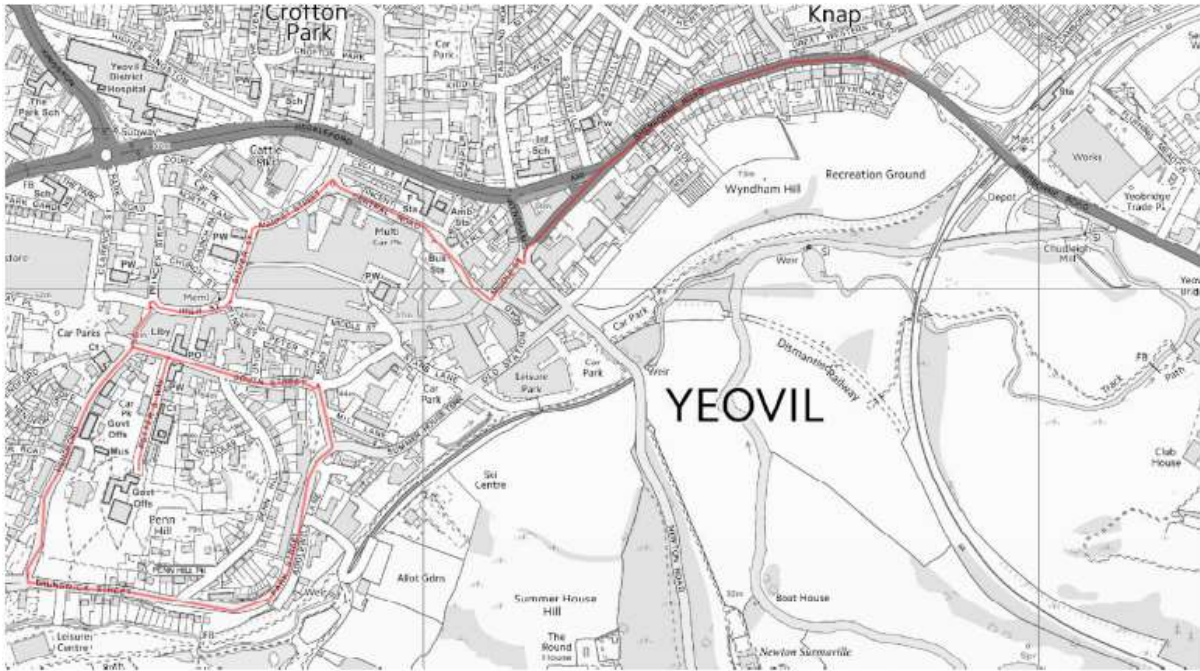

Yeovil Half Marathon 2019 Road Closures

Town Centre Closures 0845 - 0945

Bunford Lane and New Road 0900 - 1130

Montacute 0930 - 1130